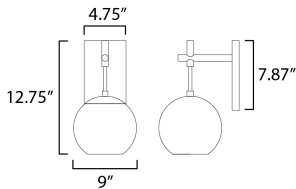

PRODUCT DESCRIPTION

Three sizes of thick Clear glass orbs are suspended displaying a small aluminum sphere encompassed within. Discretely recessed dedicated LED provides ample lighting without glare. Branching out from a central structural column, the striking Black and Satin Brass combination an additional LED light source directs light downward. These atomically inspired fixtures are sure to make a statement.

MEASUREMENTS

DIMENSION : 7" L x 7" W x 12.75" H
 MAX OAH : 7.87" W x 4.75" H
 HANGING WEIGHT : 3.73 lb

LAMPING

INPUT VOLTAGE : 120V
 LUMENS : 480 Rated (560 Del.)
 BULB : 1 x 8W LED AC Integrated , 8W Total
 BULB INCLUDED : (Integrated)
 DIMMABLE : ELV
 CRI : 90 CRI
 COLOR_TEMP : 3000K